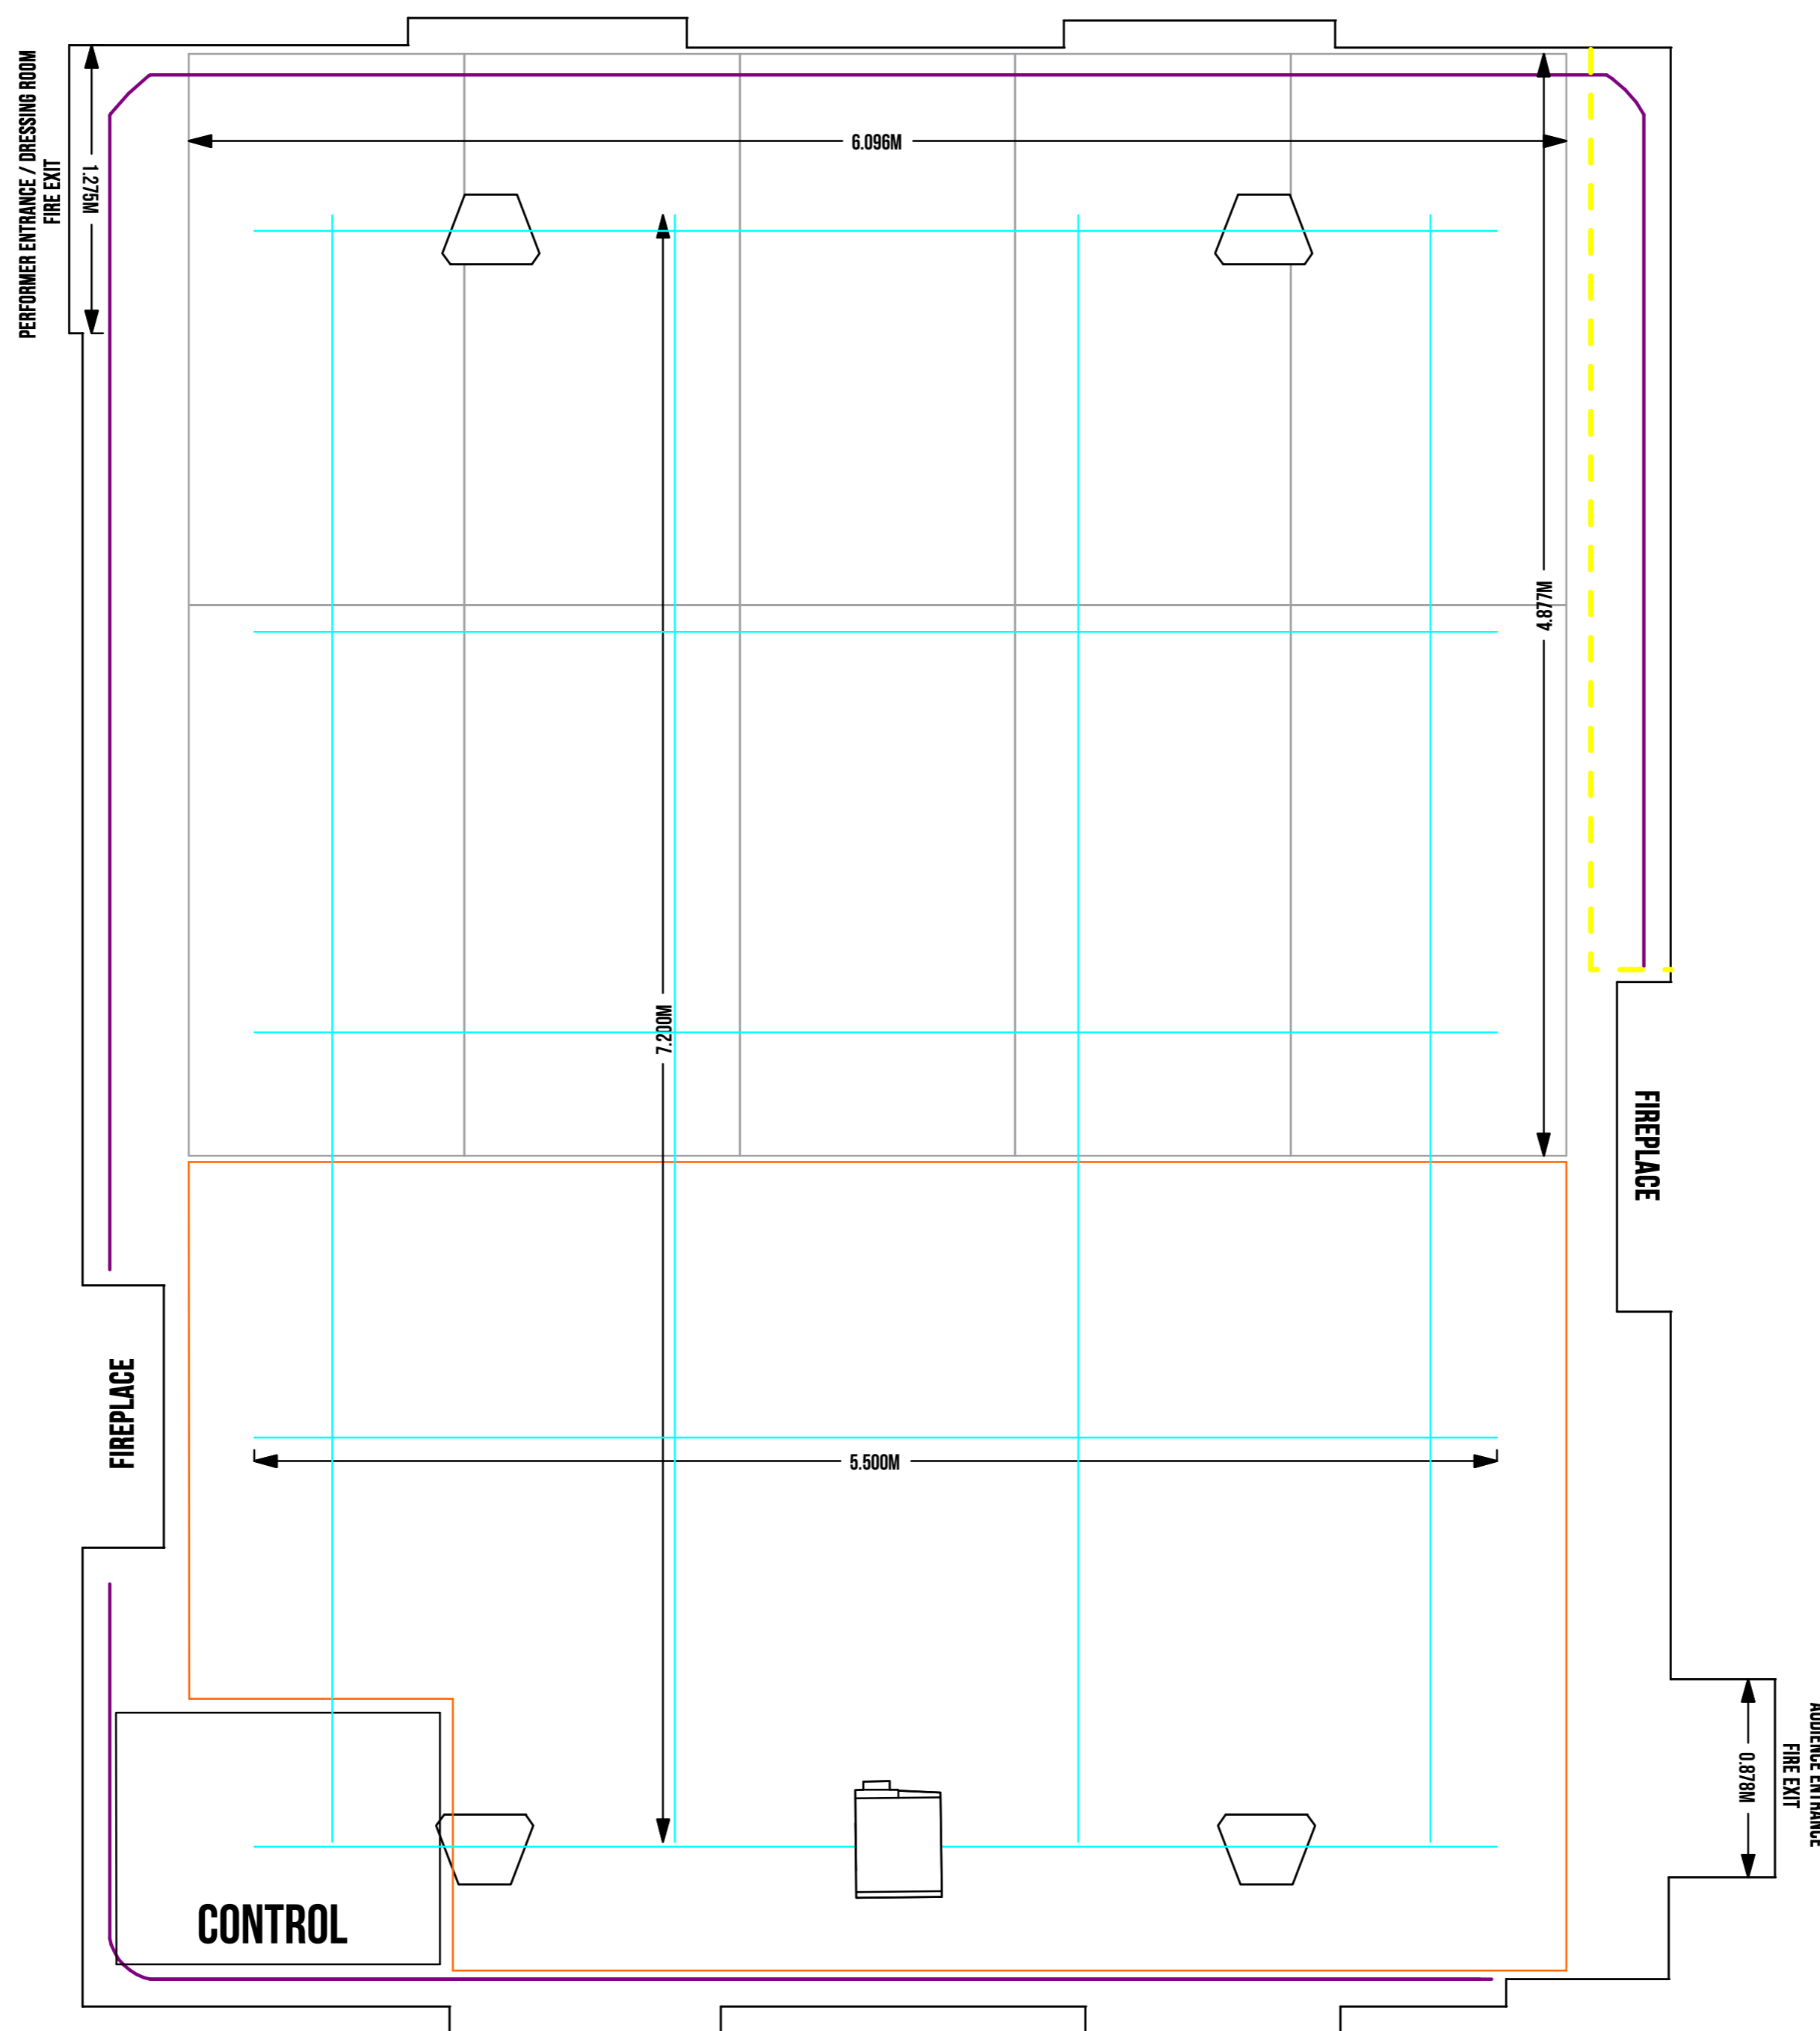

SCALE - 1:25

THE QUARRY THEATRE
AT ST. LUKE'S
STUDIO
THEATRE MANAGER - JAMES PHARAOH
THE QUARRY THEATRE AT ST LUKE'S
26 ST PETER'S STREET
BEDFORD
MK40 2NN

EMAIL: JPHARAOH@BEDFORDSCHOOL.ORG.UK
TEL: + 44 (0) 1234 362269
WEB: WWW.QUARRYTHEATRE.ORG.UK

LX RIGGING HEIGHT - 3.325M
24 CHANNELS OF DIMMING
SEAT CAPACITY = 60